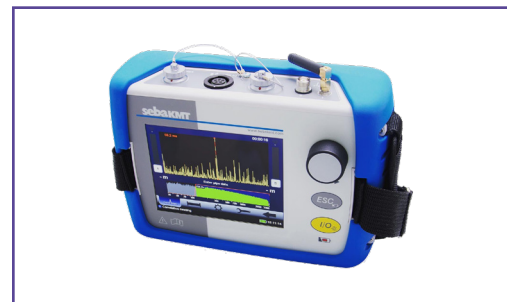

SebaKMT C3, C30 and C300 Correlators

Water Solutions

The SebaKMT HL7000 is a simple compact wireless acoustic and gas leak detection system for water pipes

The HL7000 is a state-of-the-art combination system that is versatile but simple to use. The ergonomically designed system not only looks the business but does the business. In its base format it uses a wind proof ground microphone. However, three additional sensors can be attached, A Feeler rod sensor a Piezoelectric microphone or a Tracer Gas sensor. Versatility in one simple package.

Features

- Easy to use with a colour touch screen display
- Online and Offline Correlation
- Long operating time and inductive sensor charging
- Pinpointing with multi-sensors or ground microphone
- Perfect for plastic pipes and trunk mains
- Multi-correlation without pipe parameter input

How does it work?

When there is a water leak from a pressurised pipe, the water leaving the pipe makes a noise. This noise is recorded, amplified and sent wirelessly to the correlator by two sensors (piezo microphones, hydrophone) which have been attached to the pipe via valves or hydrants. The Seba C3 compares both signals (correlation) and calculates the exact distance to the leakage on the basis of the time delay of the signals, the sensor spacing and the sound velocity of the pipe.

Correlux C-3

Correlux C-300

Correlux C-30

Online or Offline

Online measurement is ultimately 'in real time'. There and then. Offline is referred to recorded readings over a period such as at night. Online use the Power Transmitters A/B. These can be added to for Offline by using multi sensors.