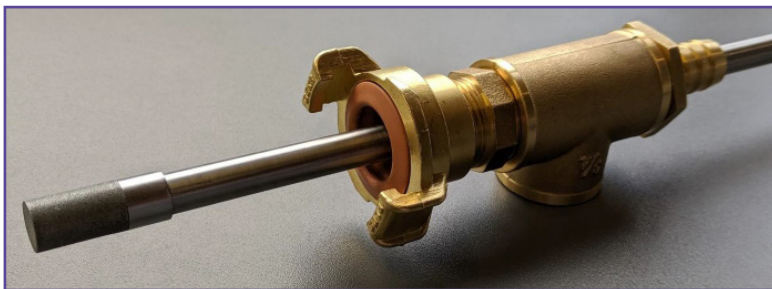

GasCheck Gas Above Ground Leak Detection

Water Solutions

The FAST GasCheck is a dedicated Gas Leakage System for potable water pipes using Hydrogen tracer gas.

The GasCheck is a simple gas detection unit used to locate Hydrogen tracer gas in Nitrogen. The biggest advantage of gas leak detection is it isn't affected by background noises or the sound of the actual leak.

Hydrogen is a very seeking light weight gas which will rise vertically out of a pipe at the point of a leak. Ground conditions will affect the time of response but is ultimately very accurate, particularly with very small leaks.

The GasCheck sensors are very sensitive, giving a rapid response time.

Hydrogen tracer gas (Nitrogen with less than 5.5% Hydrogen gas) can be injected into water pipes with or without the water inside. Injection of the gas into pipes can be from the end of a pipe, valve, top tee or hydrant.