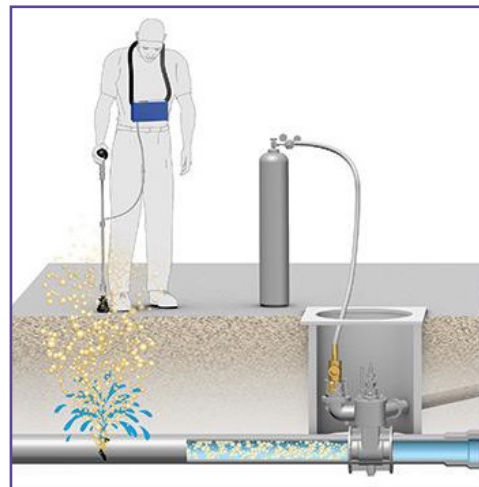

GasCheck Gas Above Ground Leak Detection

Water Solutions

The FAST GasCheck is a dedicated Gas Leakage System for potable water pipes using Hydrogen tracer gas.

The GasCheck is a simple gas detection unit used to locate Hydrogen tracer gas in Nitrogen. The biggest advantage of gas leak detection is it isn't affected by background noises or the sound of the actual leak.

Hydrogen is a very seeking light weight gas which will rise vertically out of a pipe at the point of a leak. Ground conditions will affect the time of response but is ultimately very accurate, particularly with very small leaks.

The GasCheck sensors are very sensitive, giving a rapid response time.

Hydrogen tracer gas (Nitrogen with less than 5.5% Hydrogen gas) can be injected into water pipes with or without the water inside. Injection of the gas into pipes can be from the end of a pipe, valve, top tee or hydrant.